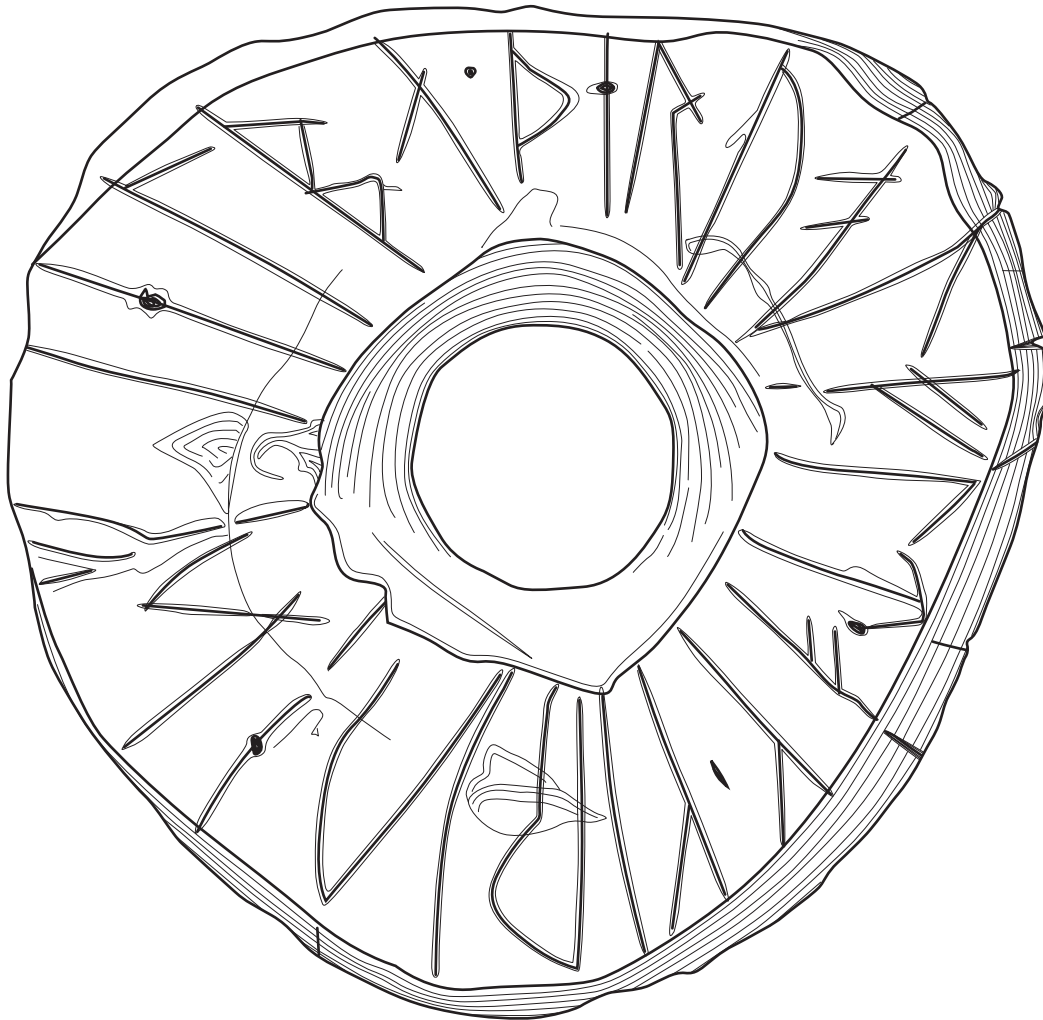

# Bringing Vikings back to the East Midlands

Spindle Whorl with a runic inscription from Saltfleetby, Lincolnshire

[www.emidsvikings.ac.uk](http://www.emidsvikings.ac.uk)  
@EMidsVikings

Created By Adam Parsons, [Blueaxereproductions.com](http://Blueaxereproductions.com),  
[Blueaxereproductions@gmail.com](mailto:Blueaxereproductions@gmail.com)

Attribution 4.0 International (CC BY 4.0)

Arts & Humanities  
Research Council

**University of  
Nottingham**

UK | CHINA | MALAYSIA